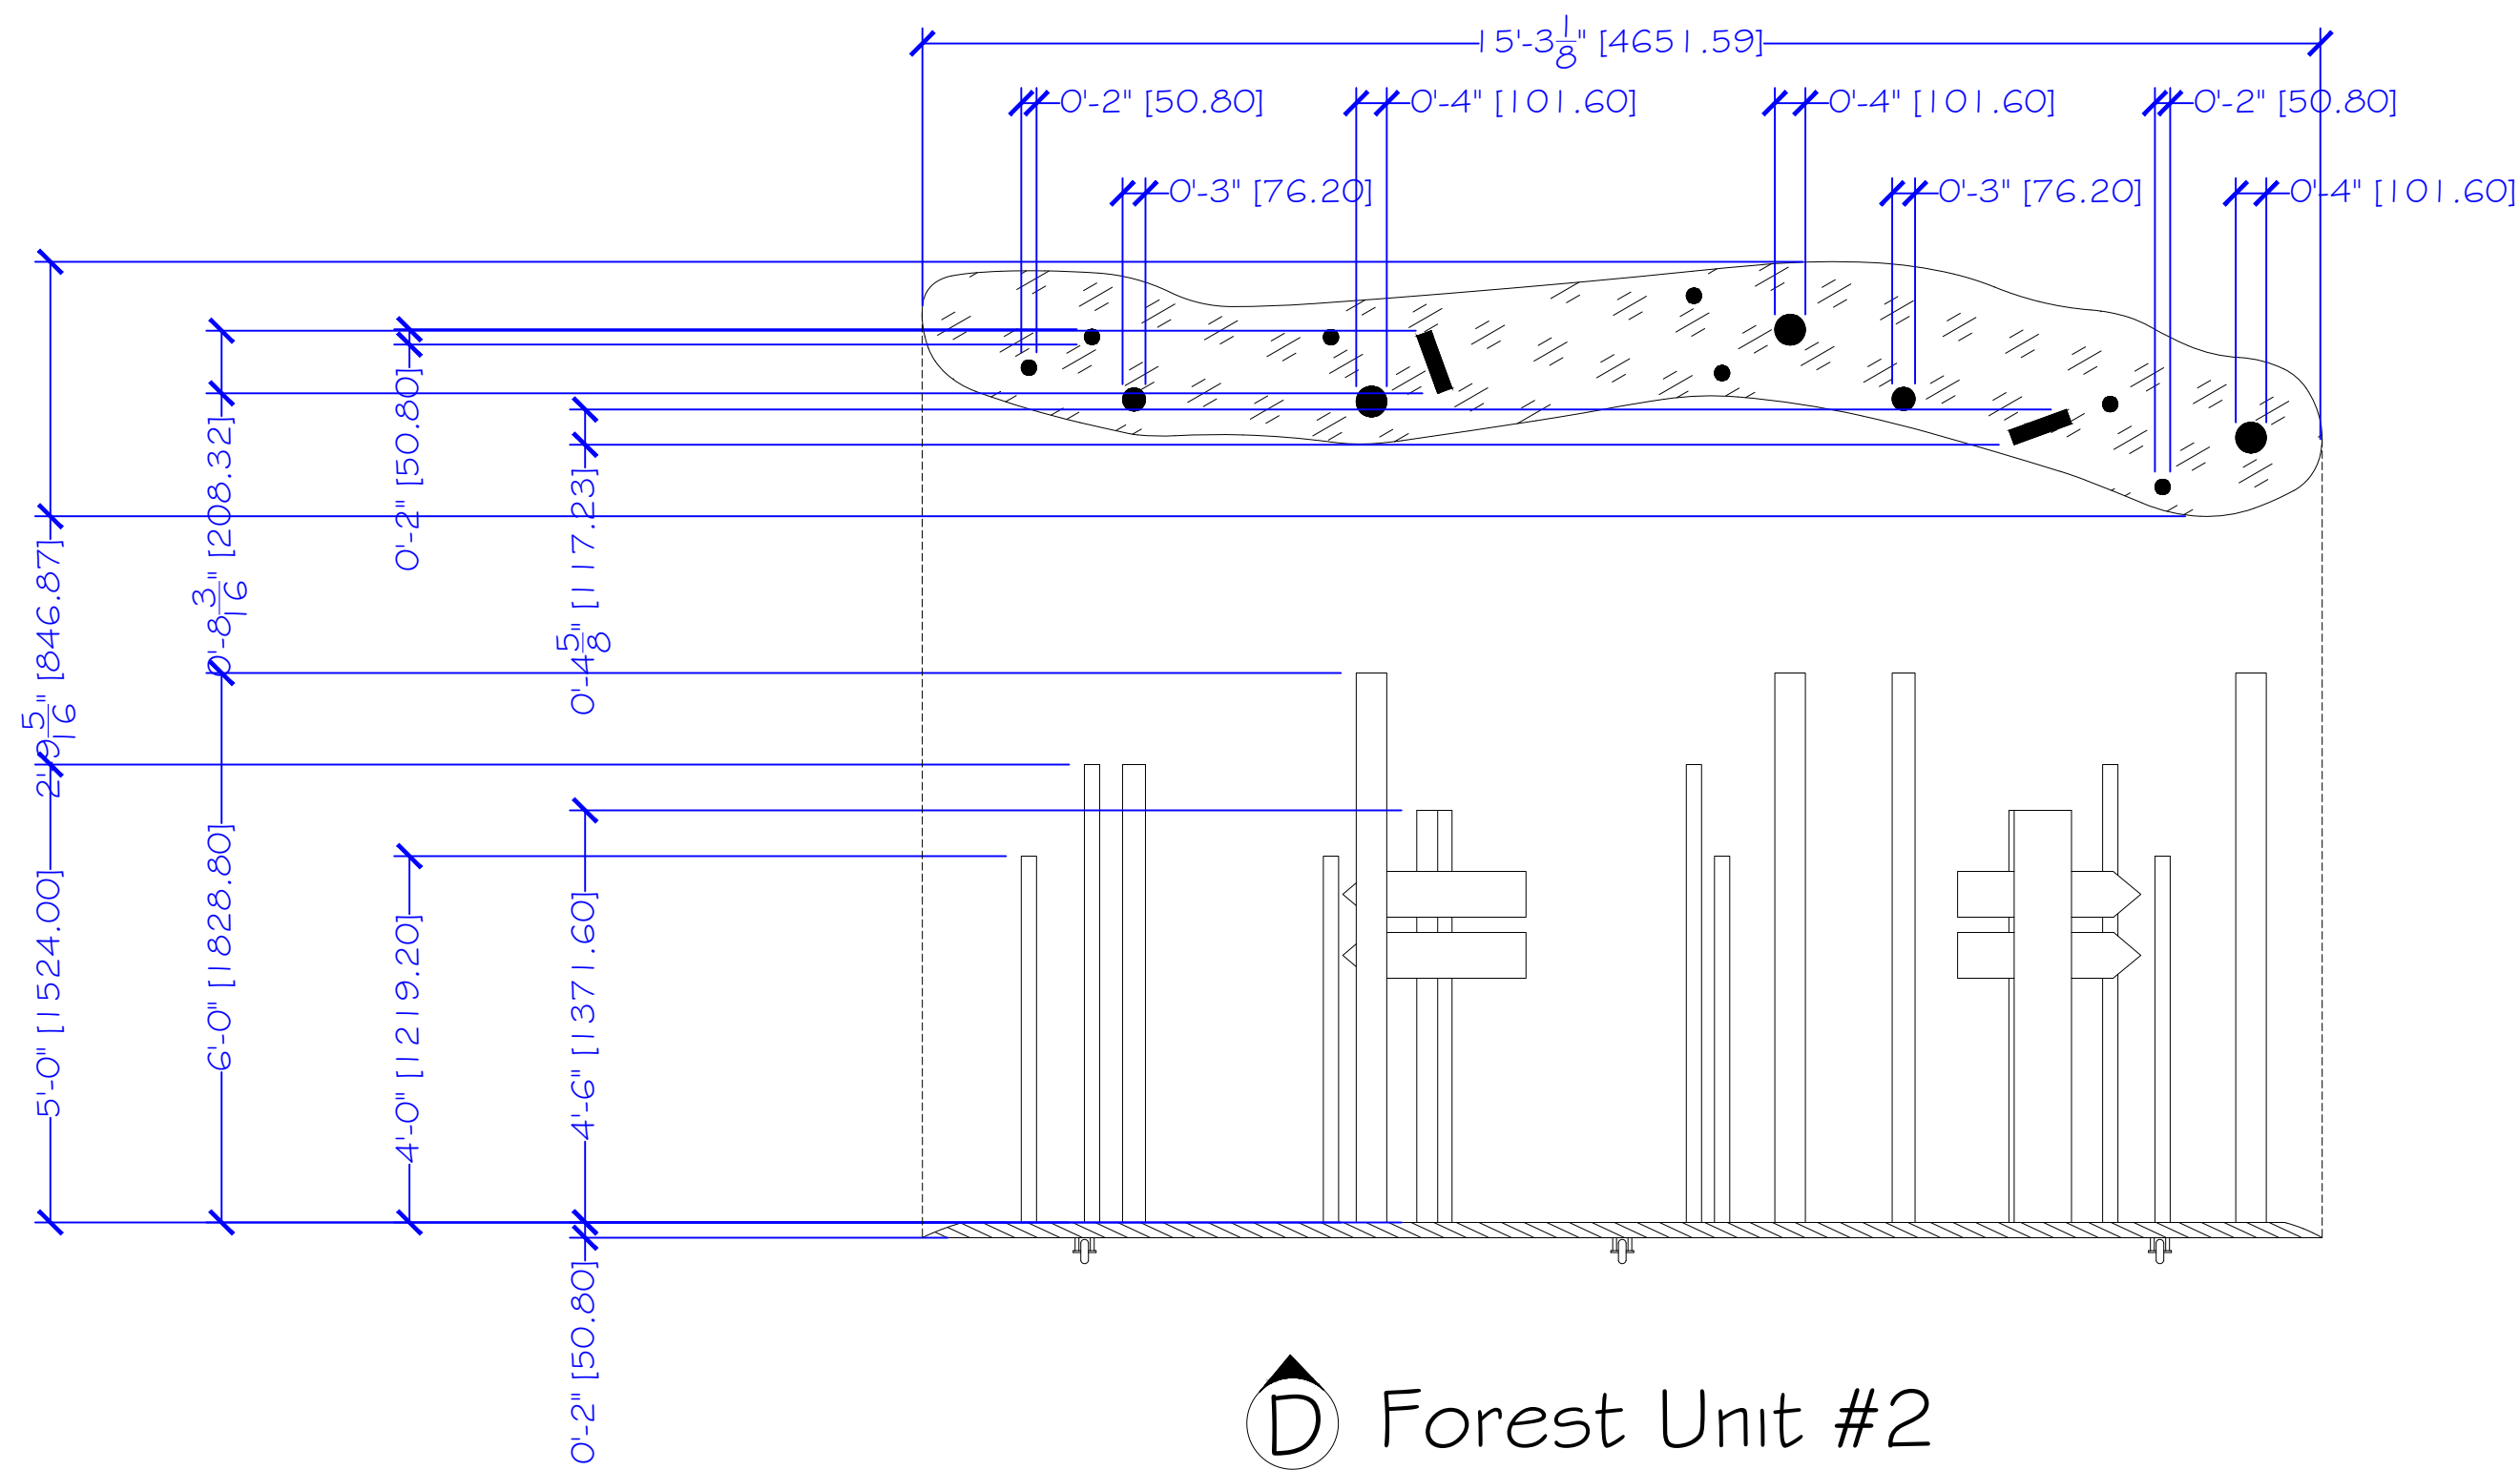

D Forest Unit #2