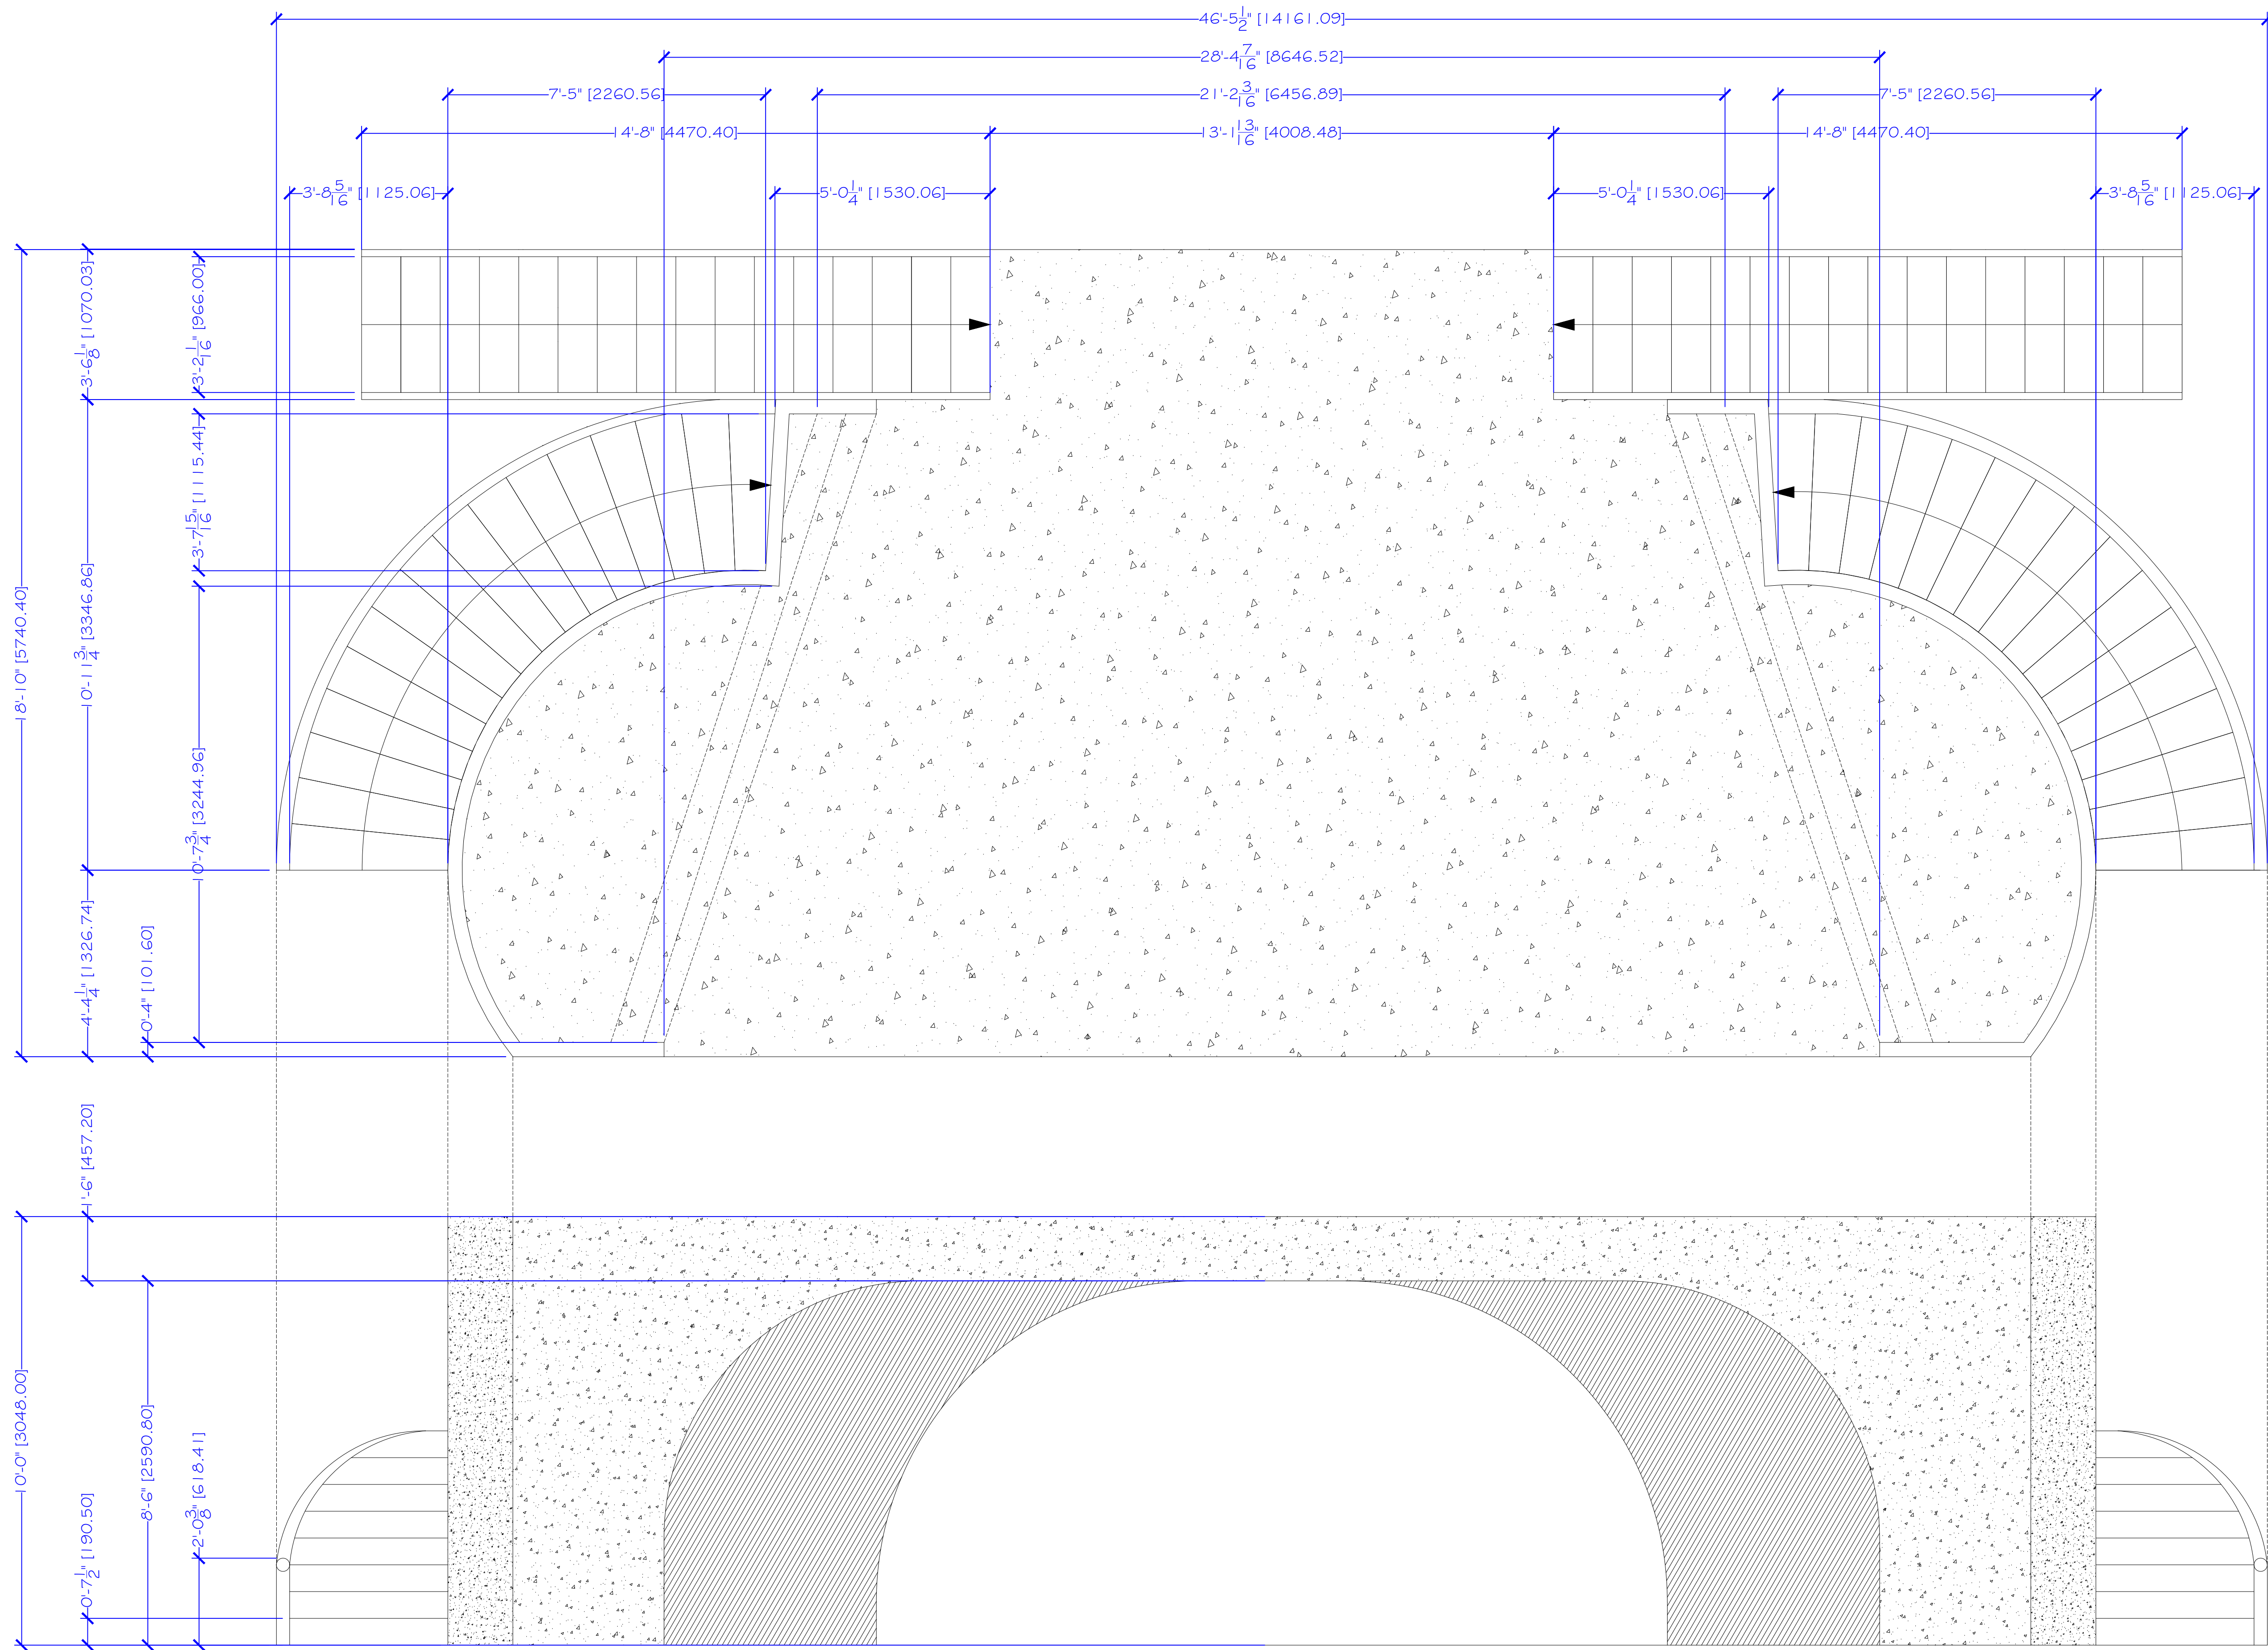

<i>A Midsummer Night's Dream</i>	Lucas Theater, Savannah, GA	DES: SUXIANG DENG	DRAFT # 1/4
GROUND PLAN ~ ACT I SCENE I	5/26/21	SCALE: 1/4" = 1'-0"	PROD 749

LEGENDS			
Onstage	Backstage	Central Line	Notation

SCALE: 1/2"=1'-0"

PROD 749

2/4

Outline

Alignment

Dimension

Notation

B Quince's House Furniture Set #2

C Quince's House Furniture Set #1

D Forest Unit #2

E Forest Unit #1

<i>A Midsummer Night's Dream</i>	Lucas Theater, Savannah, GA	DES: SUXIANG DENG	DRAFT
ELEVATION ~ PART B, C, D and E	5/26/21	SCALE: 1/2"=1'-0"	PROD 749

LEGENDS

ELEVATION ~ PART F

5/26/21

SCALE: 1/2" = 1'-0"

PROD 749

Outline

Alignment

Dimension