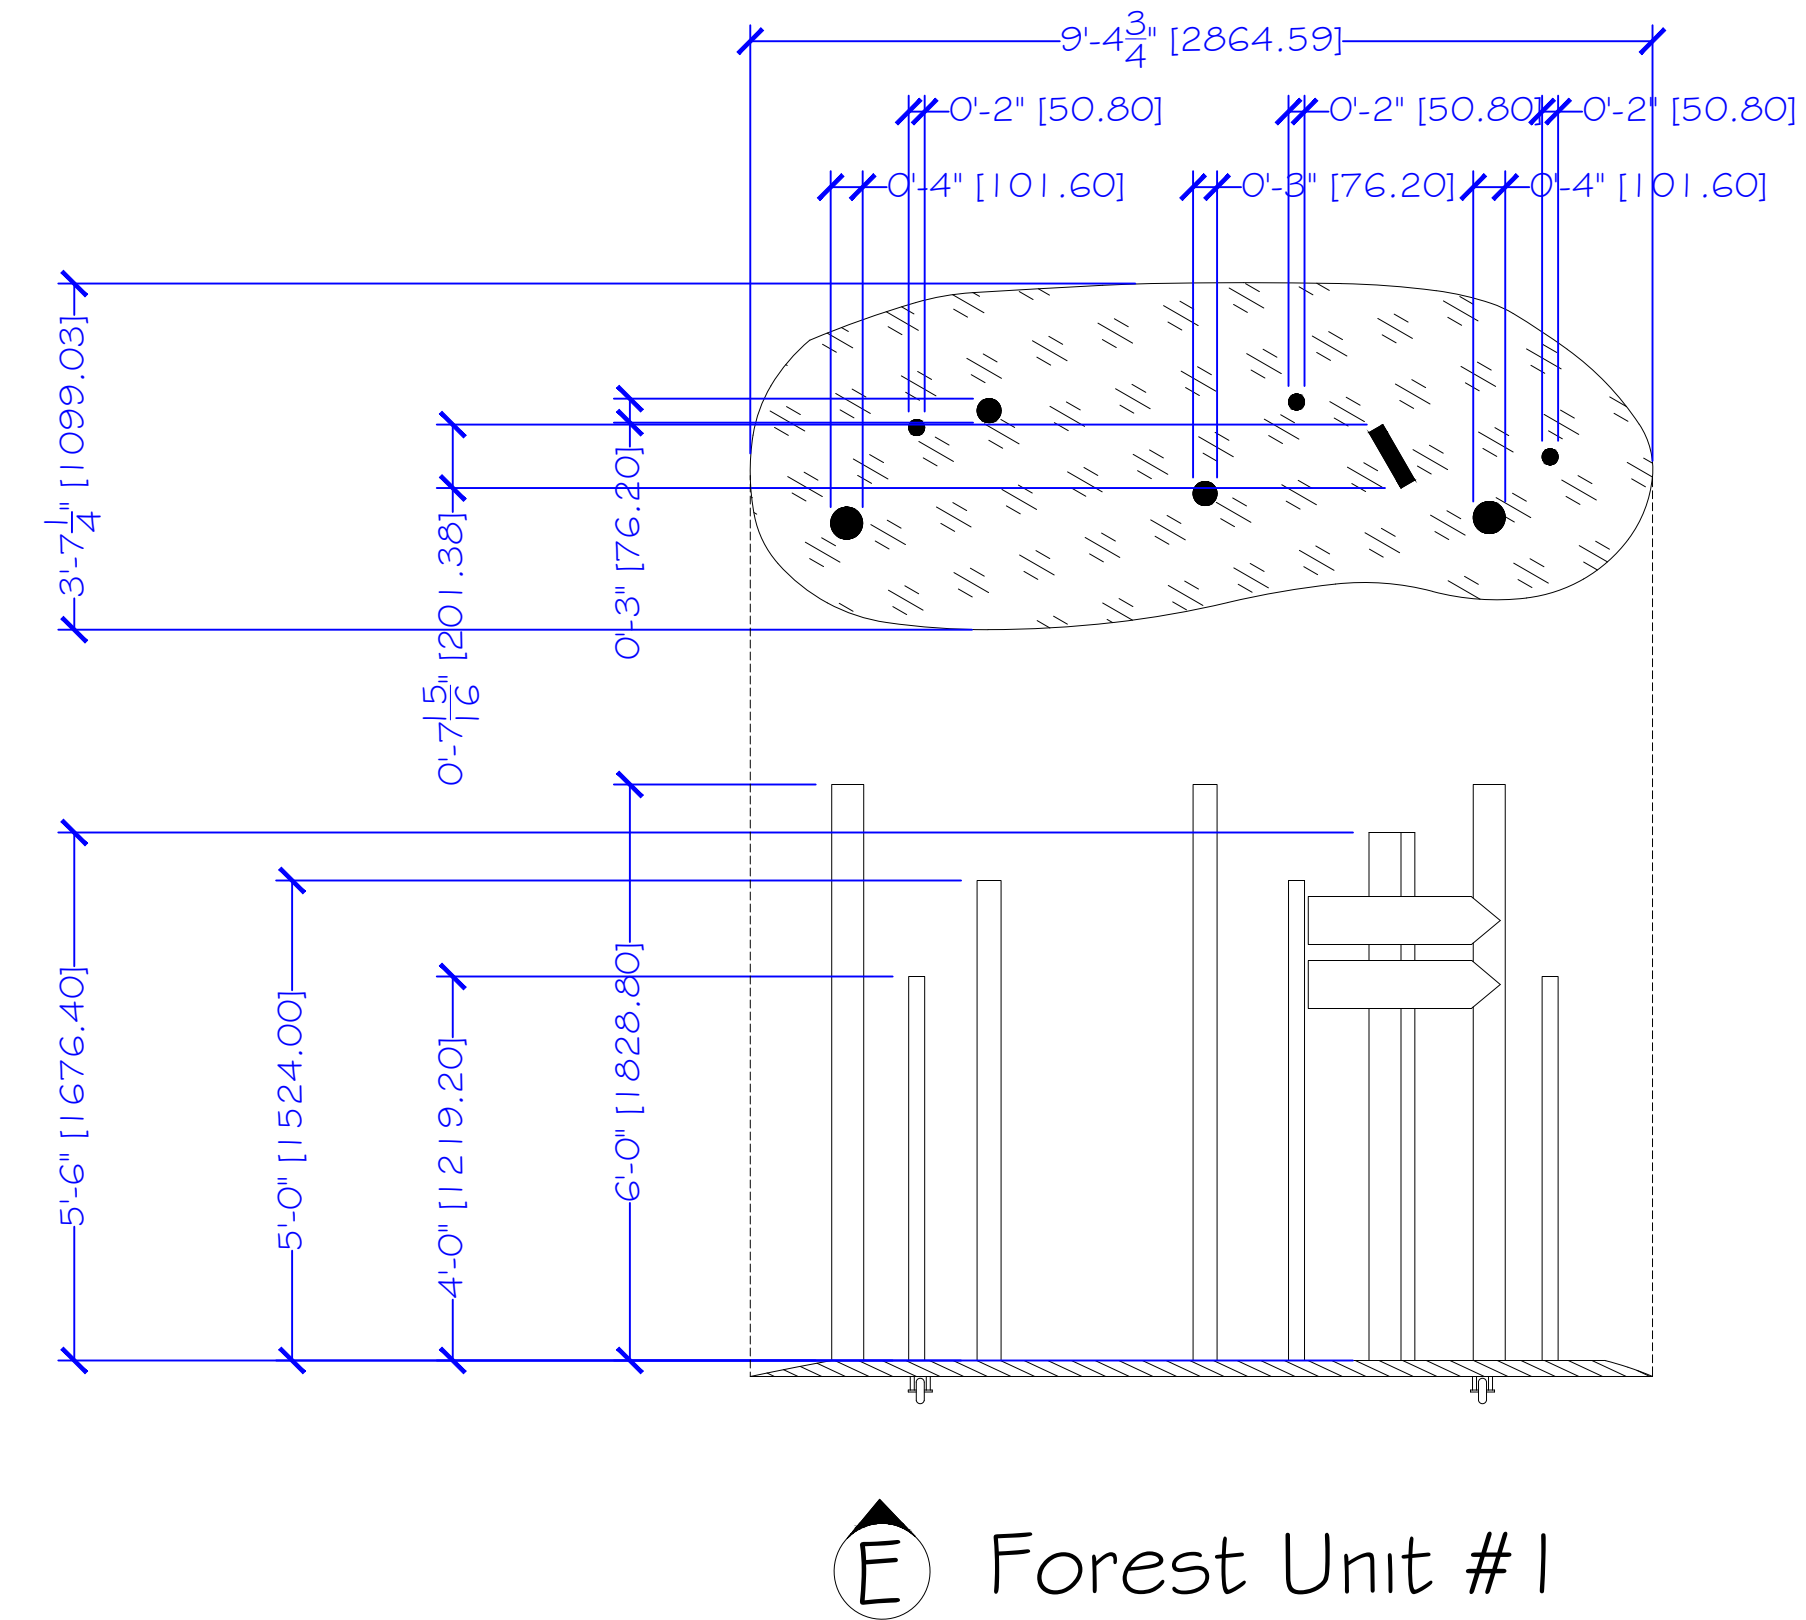

E Forest Unit #1

<i>A Midsummer Night's Dream</i>	Lucas Theater, Savannah, GA	DES: SUXIANG DENG	DRAFT
ELEVATION ~ PART B, C, D and E	5/26/21	SCALE: 1/2"=1'-0"	PROD 749

DRAFT
3/4

LEGENDS			
Outline	Alignment	Dimension	Notation