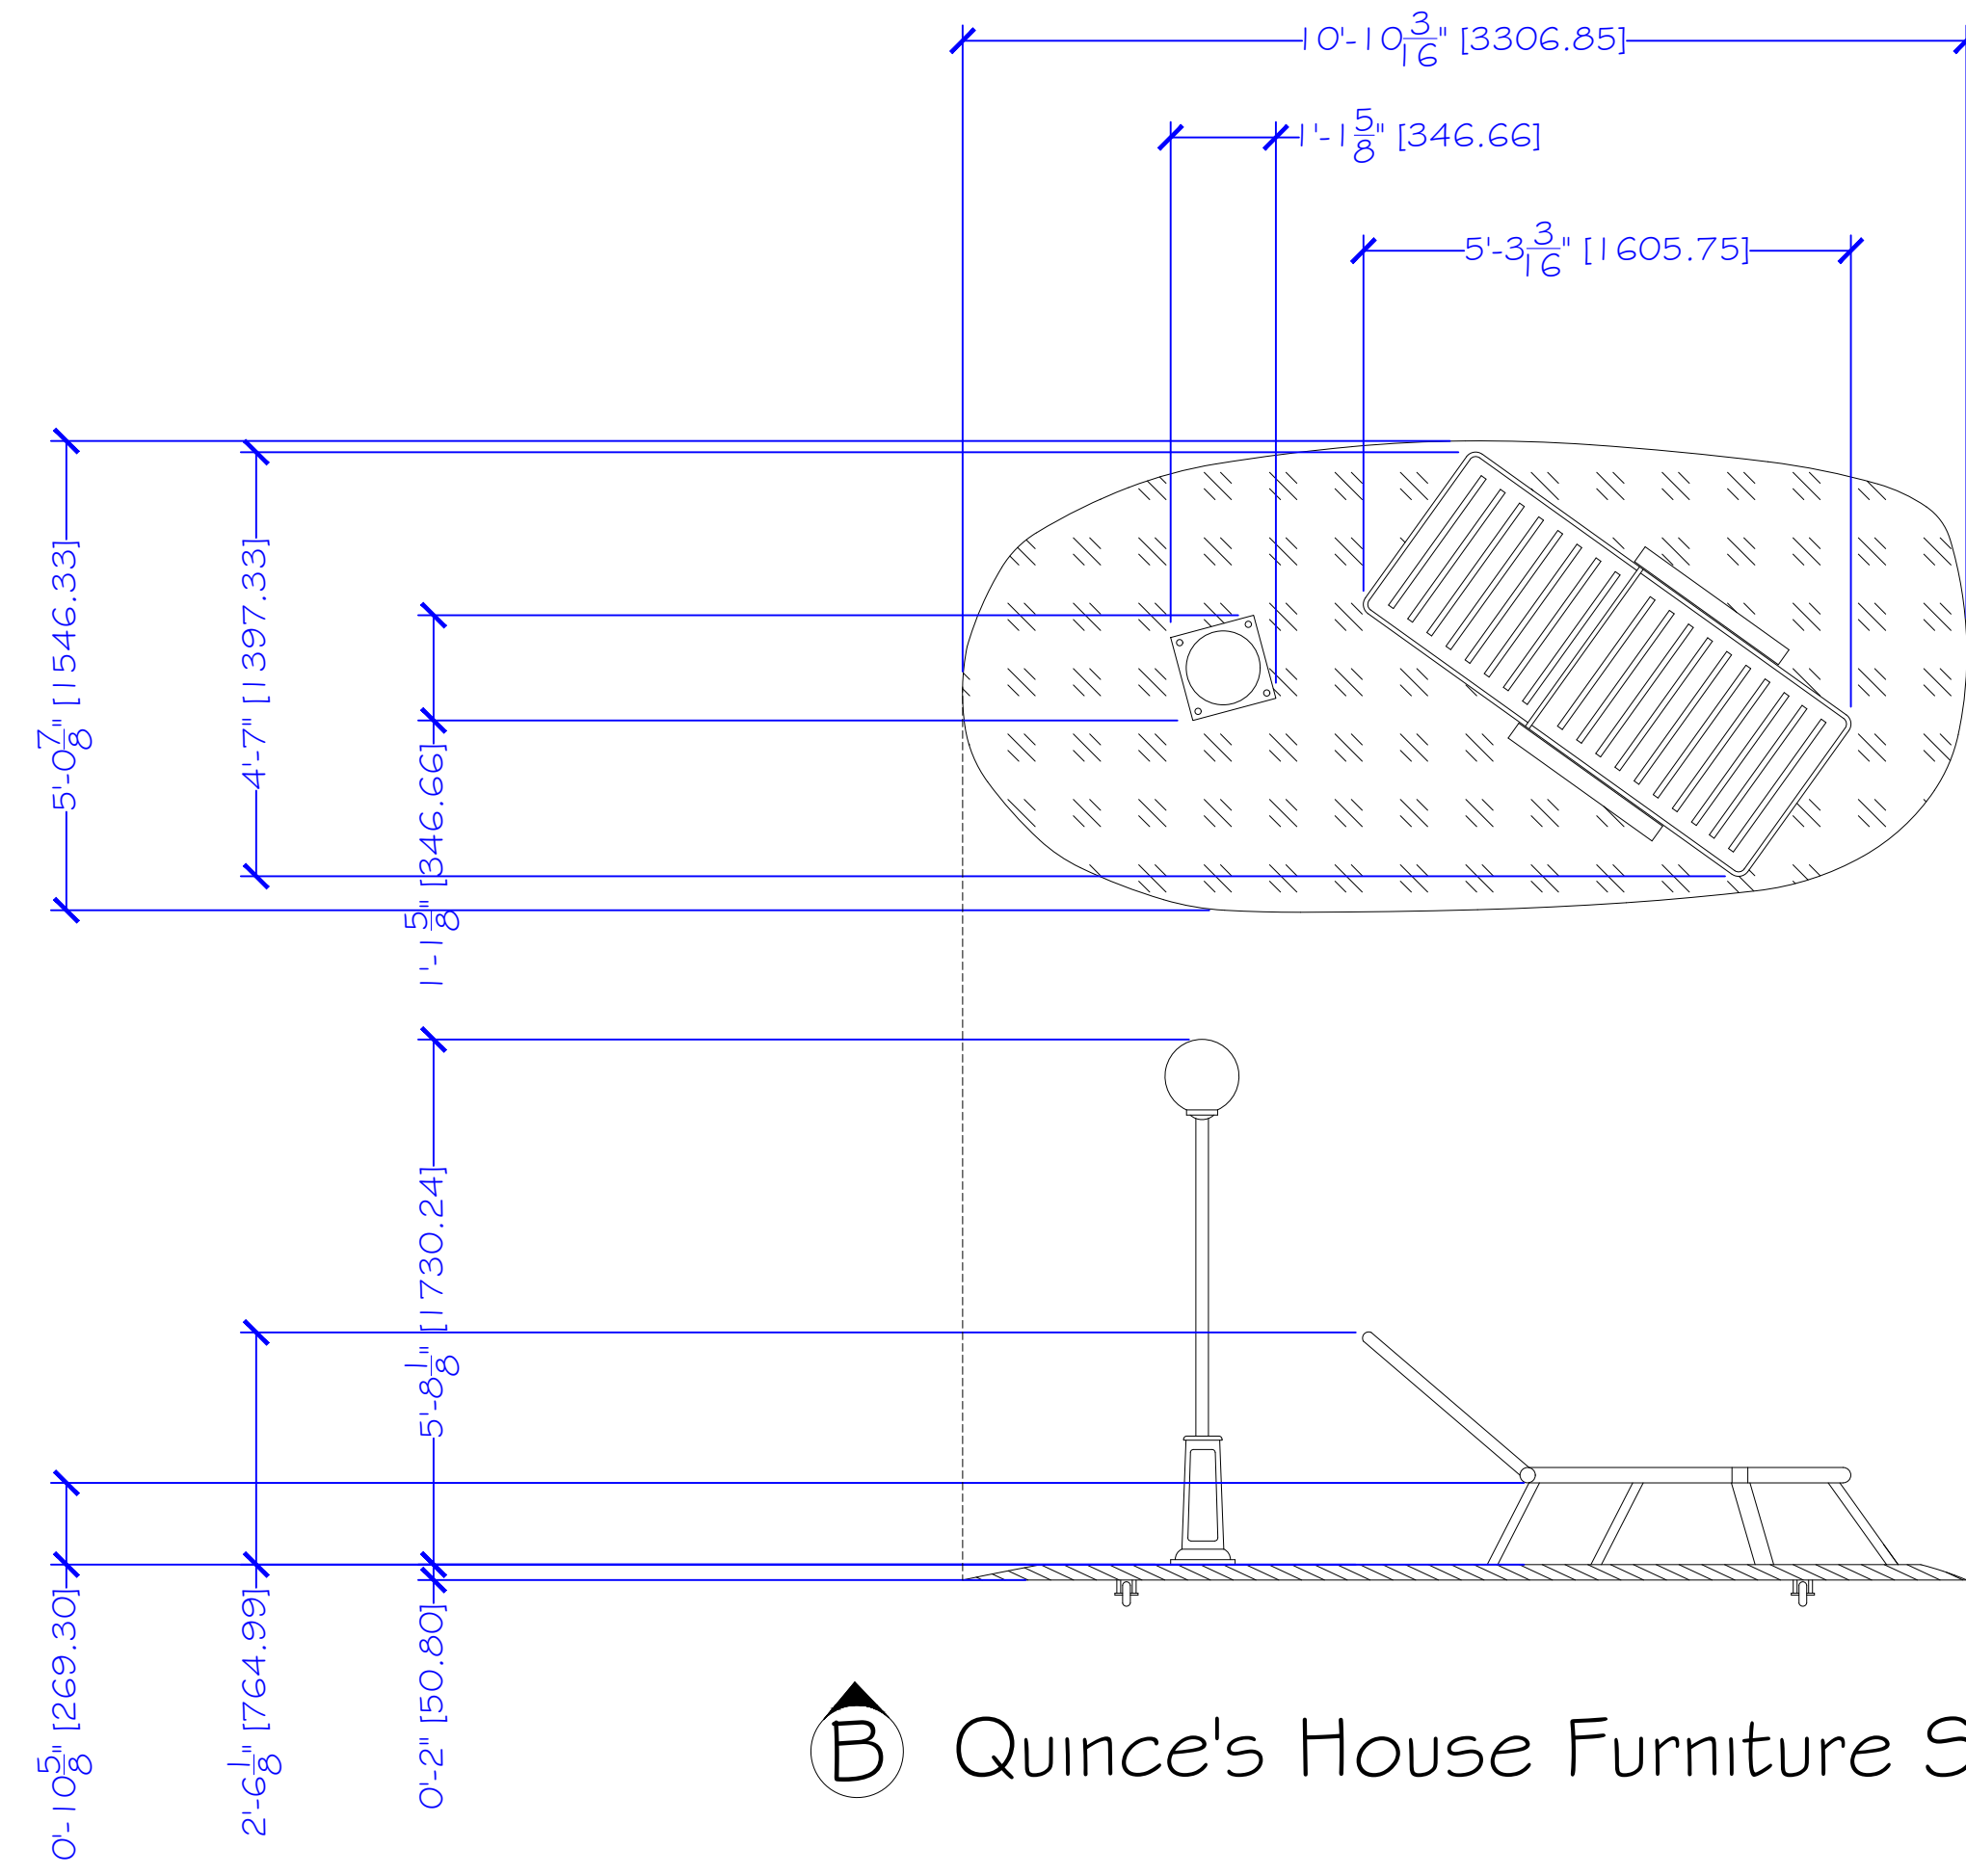

SCALE: 1/2"=1'-0"

PROD 749

2/4

Outline

Alignment

Dimension

Notation

B Quince's House Furniture Set #2

LEGENDS

ELEVATION ~ PART F

5/26/21

SCALE: 1/2" = 1'-0"

PROD 749

Outline

Alignment

Dimension