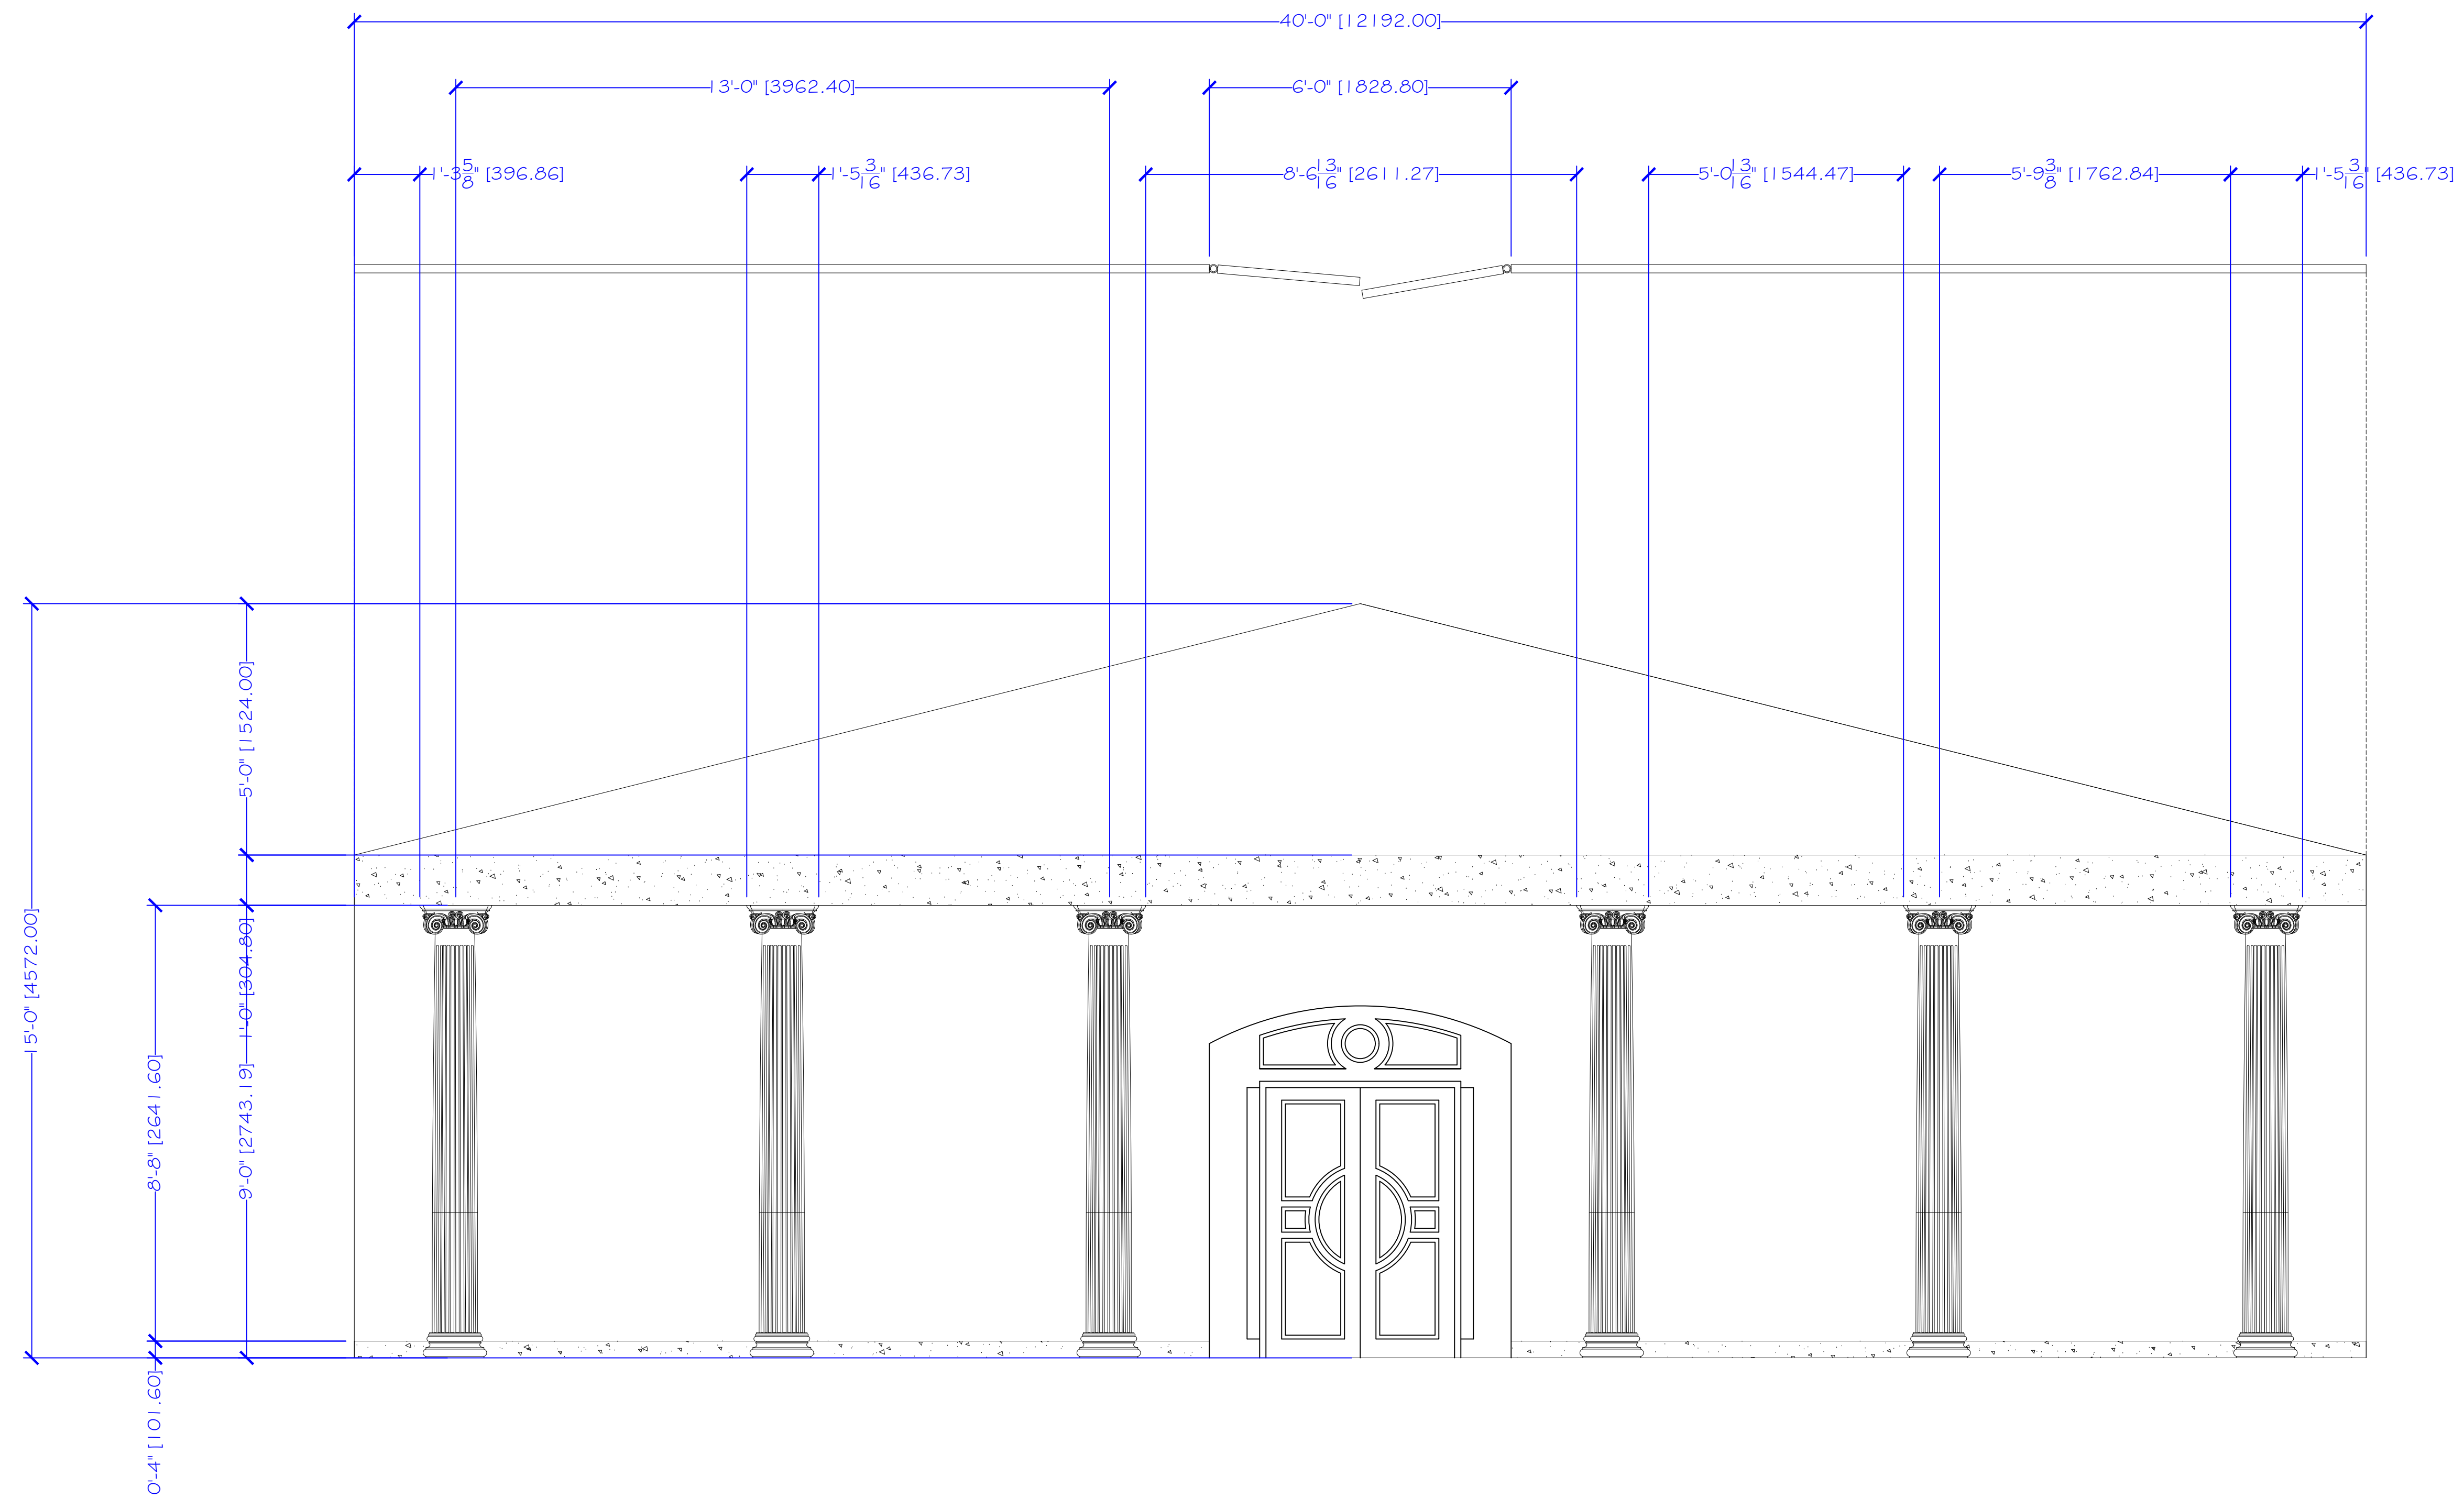

ⓕ Palace Background

A Midsummer Night's Dream

Lucas Theater, Savannah, GA

DES: Suxiang Deng

DRAFT

4/4

LEGENDS

ELEVATION ~ PART F

5/26/21

SCALE: 1/2" = 1'-0"

PROD 749

Outline

Alignment

Dimension

Notation