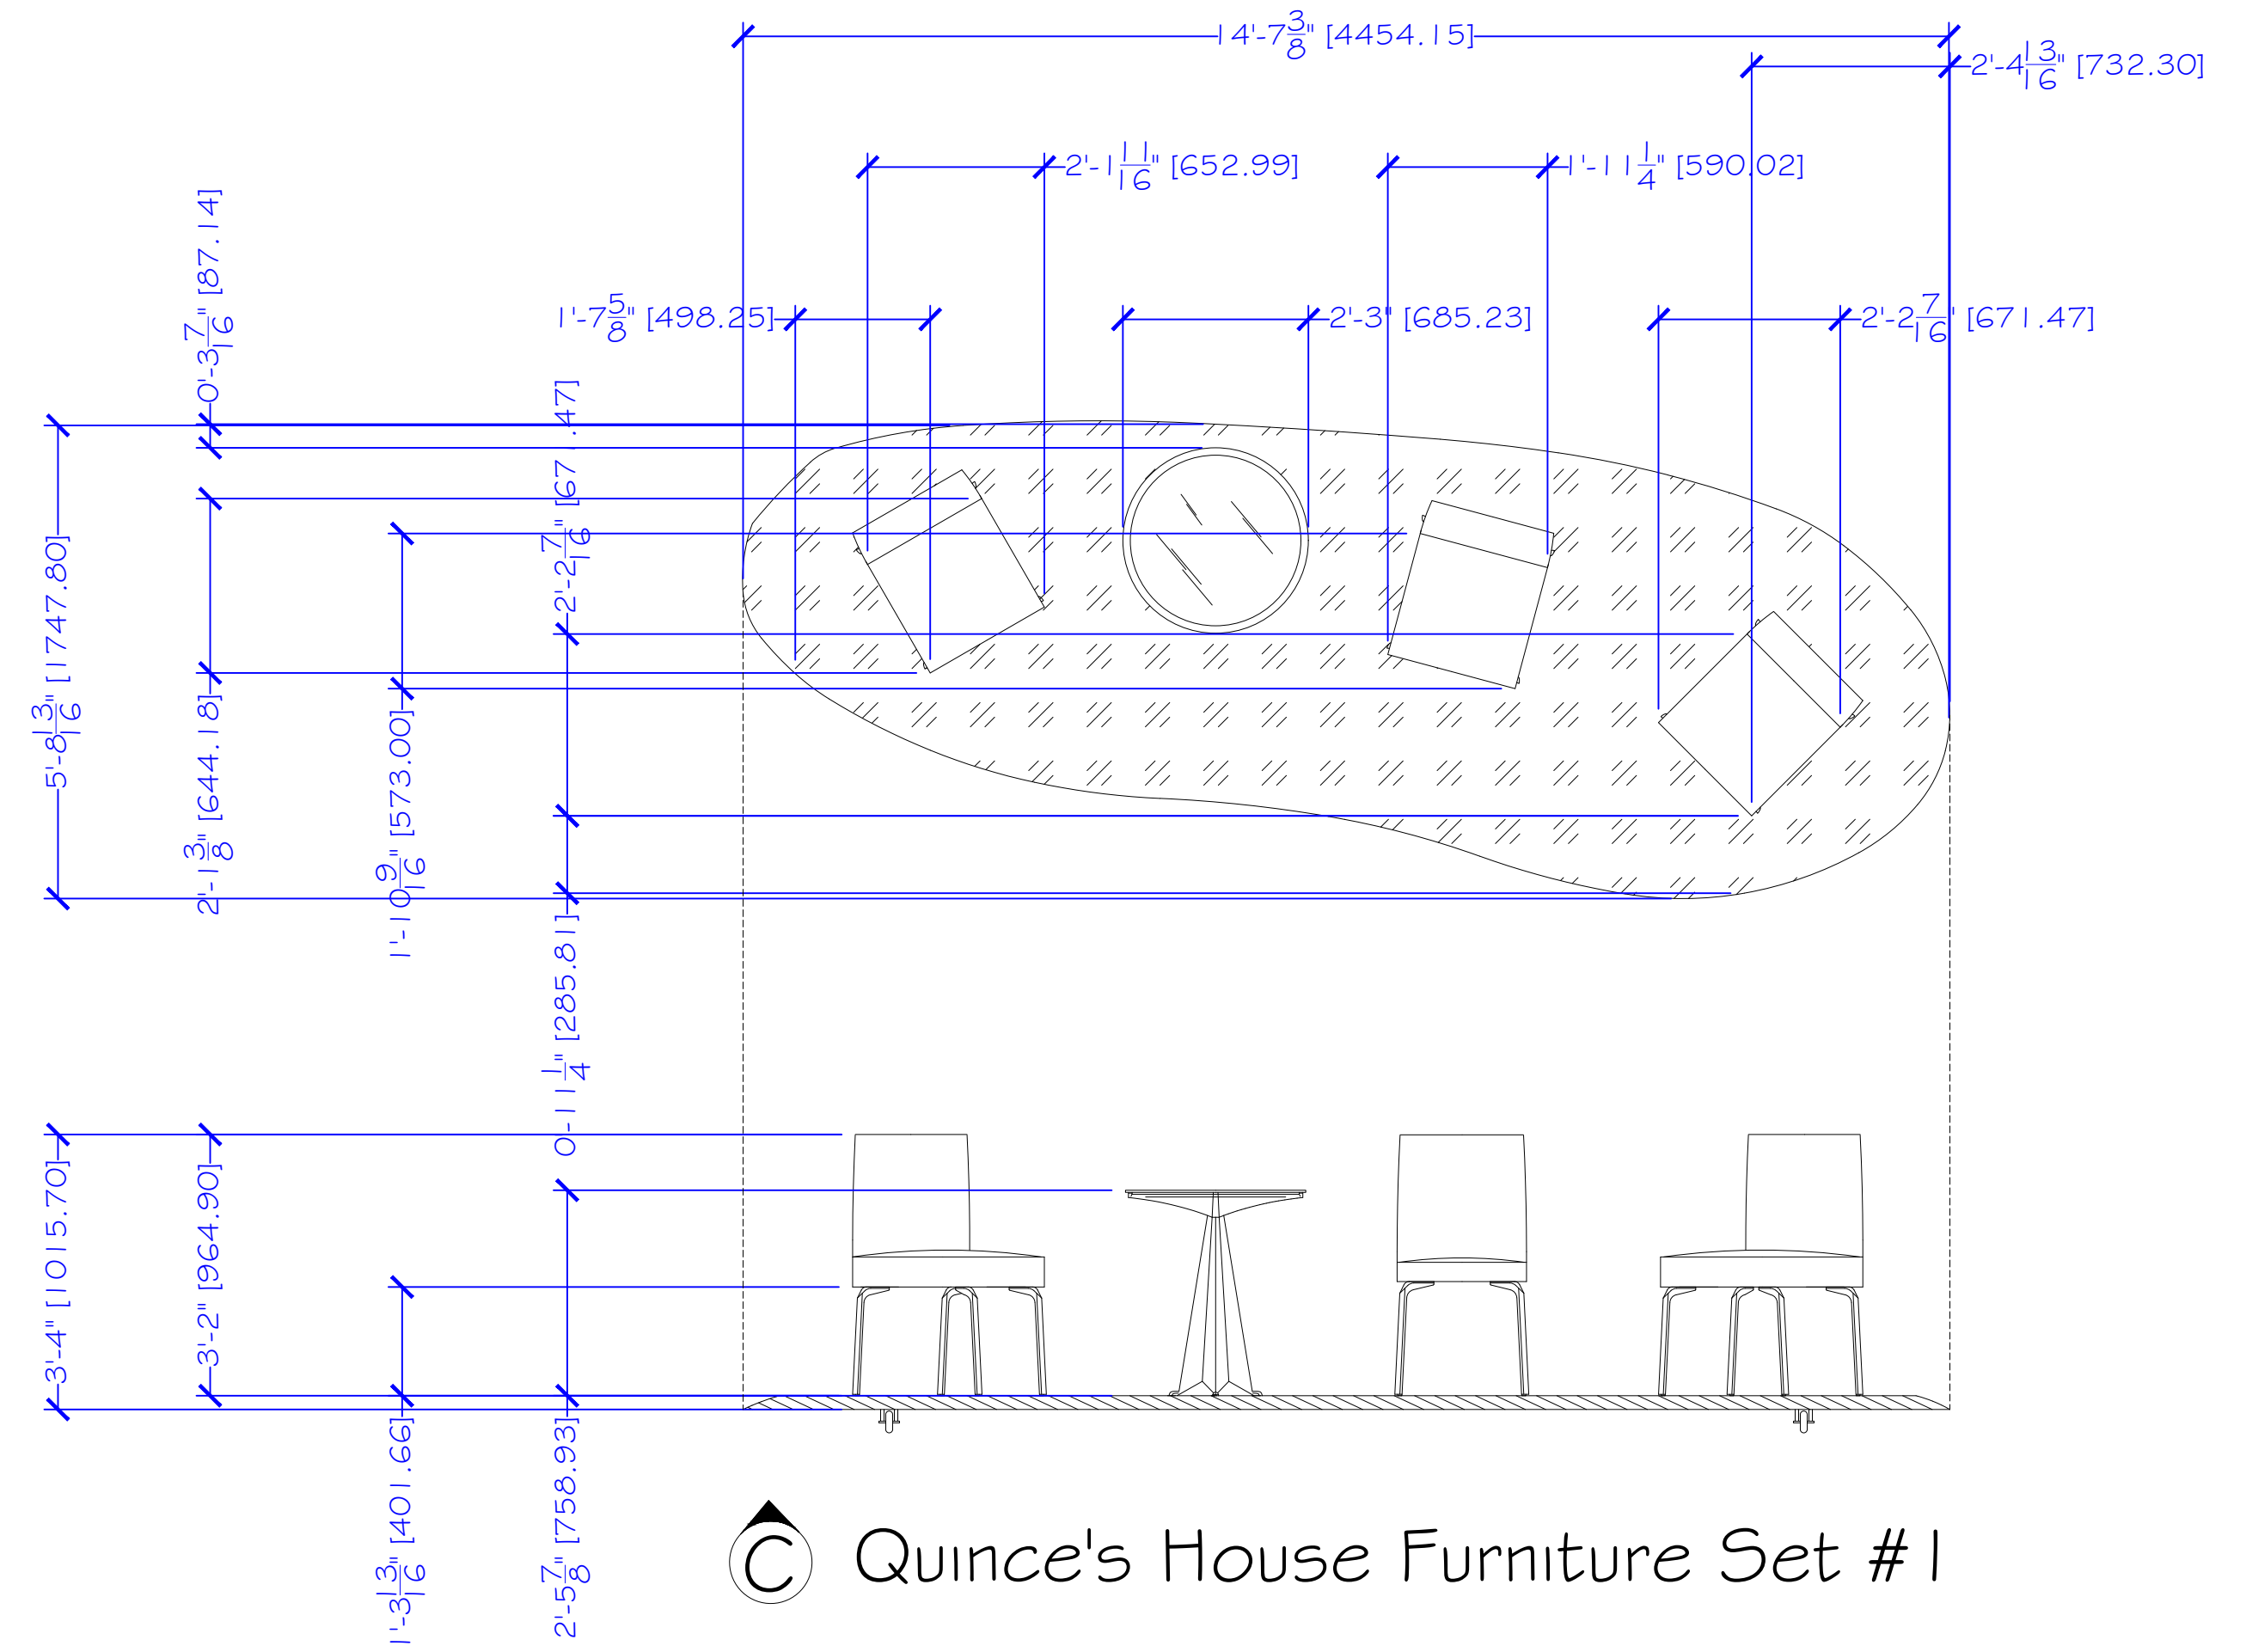

SCALE: 1/2"=1'-0"

PROD 749

2/4

Outline

Alignment

Dimension

Notation

B Quince's House Furniture Set #2

LEGENDS

ELEVATION ~ PART F

5/26/21

SCALE: 1/2" = 1'-0"

PROD 749

Outline

Alignment

Dimension